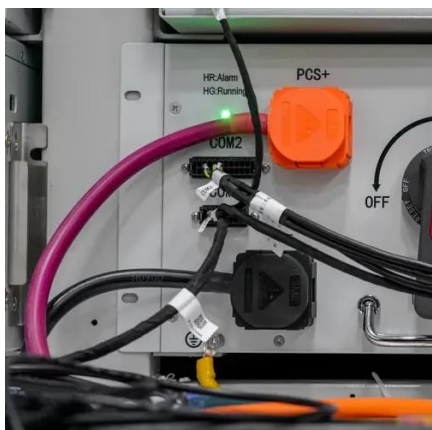

Altronix TROVE3SWC Control Panel Cabinet and Enclosure

Introducing the Altronix TROVE3SWC Control Panel Cabinet and Enclosure, a versatile solution designed for both wiring and battery storage. This dual-purpose enclosure can be mounted on either side of the Trove ...