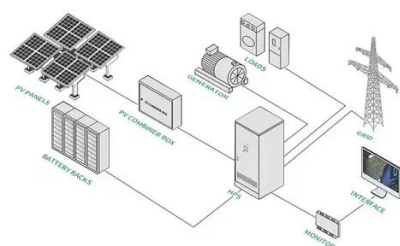

600mm wide x 600mm deep Data Cabinets

Our range of 600mm wide x 600mm deep cabinets offer great quality at a very reasonable price. A 600mm x 600mm floor standing data cabinet is compatible with all brands and provides the flexibility ...