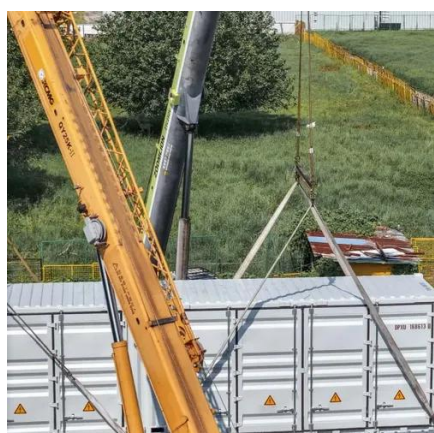

It adopts aluminum or stainless steel clamp block to fix the system on the roof, which is suitable for large area color steel tile roofs such as factory buildings and warehouses.

[Durable and Efficient, Chiko Solar's Color](#)