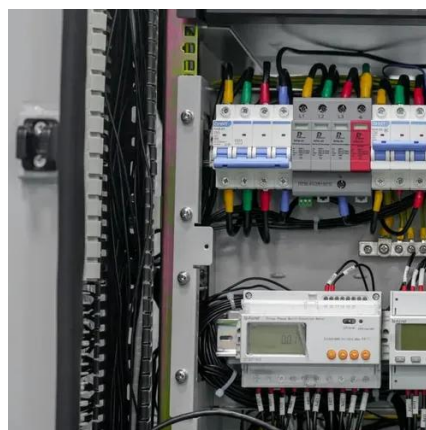

Happyami Aluminium Solar Panel Rail Connector for Colored Steel Tile

Package Include 1 x Solar Panel Mounting Rail 4 x screws 4 x rubber patches
Characteristics - Color: Silver solar panel mounting rails -Universal solar panel fit: compatible with a wide range of solar ...