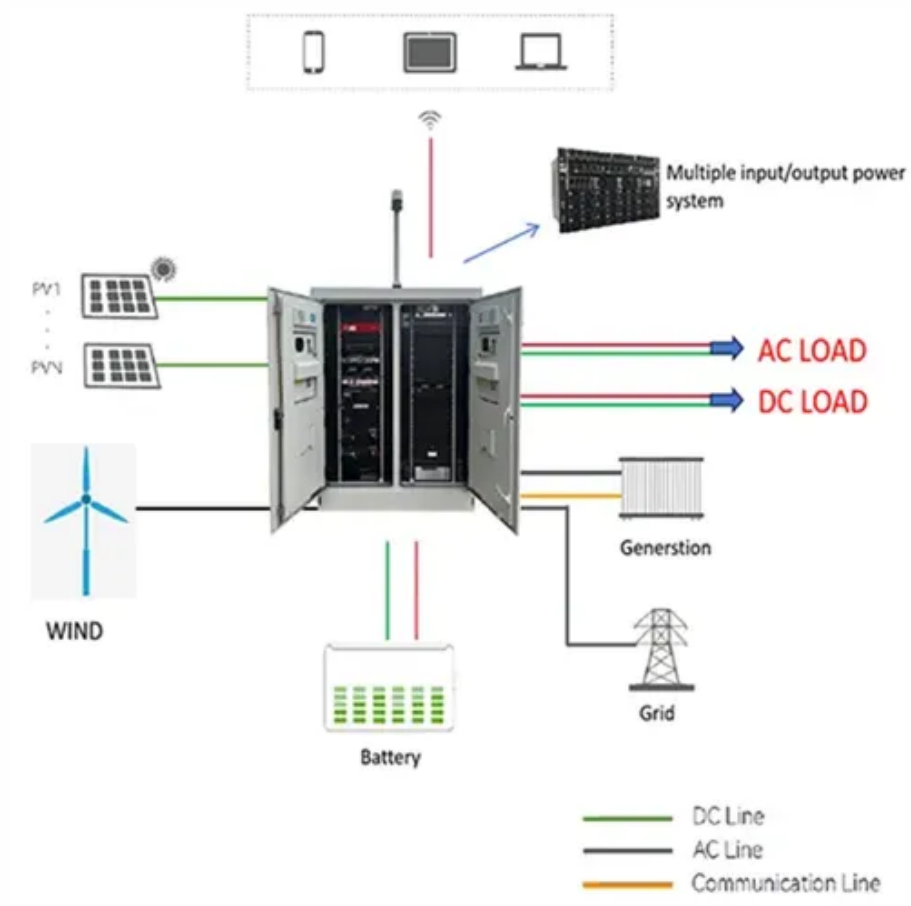

Climate change moldova