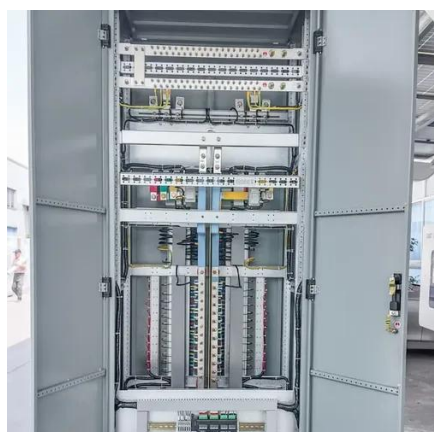

China Mobile 5G base station integrated energy cabinet

Having made energy conservation for 5G networks a corporate priority, CMI's parent China Mobile used 25% less energy in 2020 than the year before for its base stations

An optimal dispatch strategy for 5G base stations equipped with ...

5G BS and battery swapping cabinets are integrated as a joint dispatch system. Optimal dispatch model is established for cost efficiency and supply-demand balance. Real-time dispatch ...

TM Forum Case Study

It enables the operator to save energy on large-scale networks across multiple domains without degrading service experience. It includes new integrated 5G base station energy cabinets and the ...

5G Base Station Power Upgrade: Custom