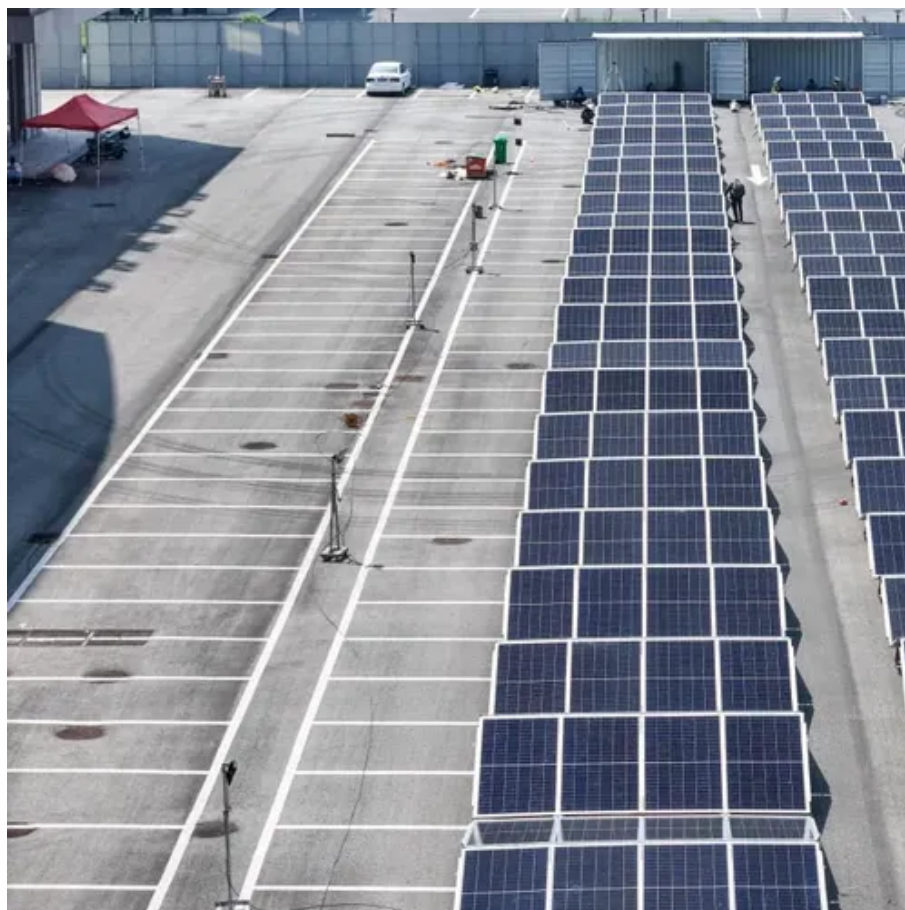

Capacity of a cylindrical solar battery cabinet lithium battery pack