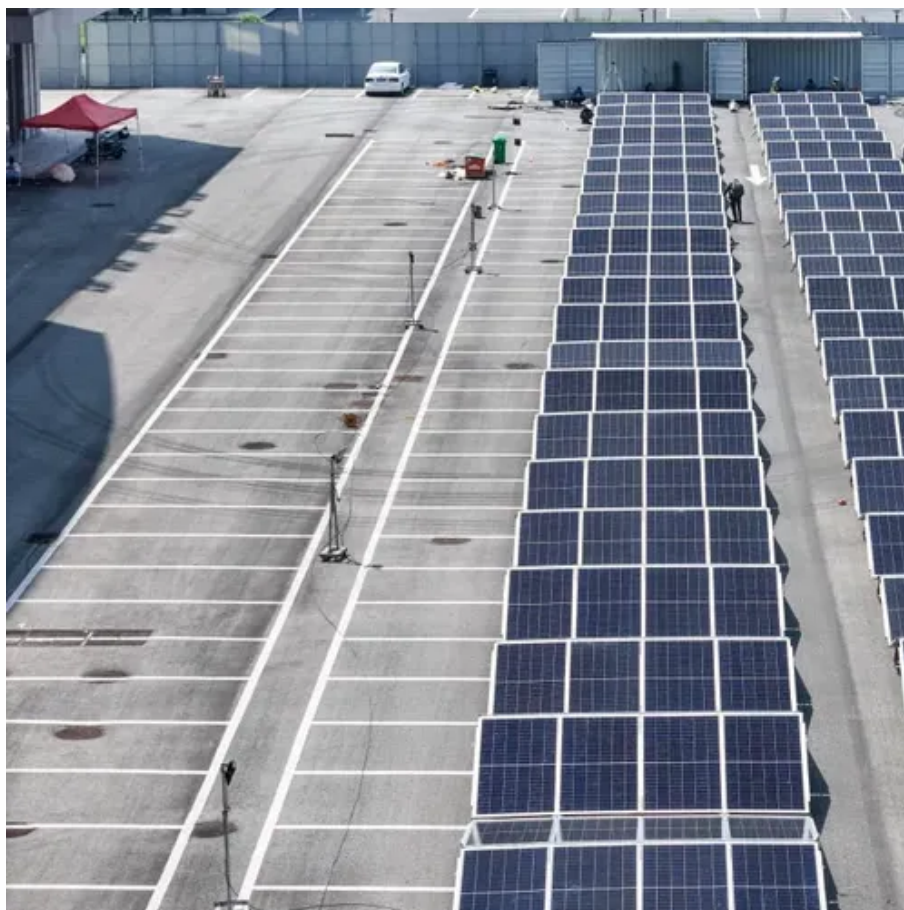

Capacity of a cylindrical solar battery cabinet lithium battery pack