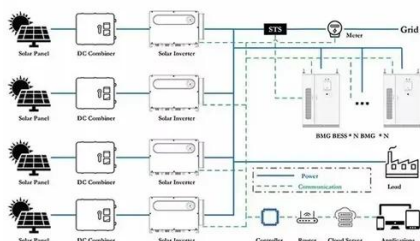

[China begins building world's largest solar](#)