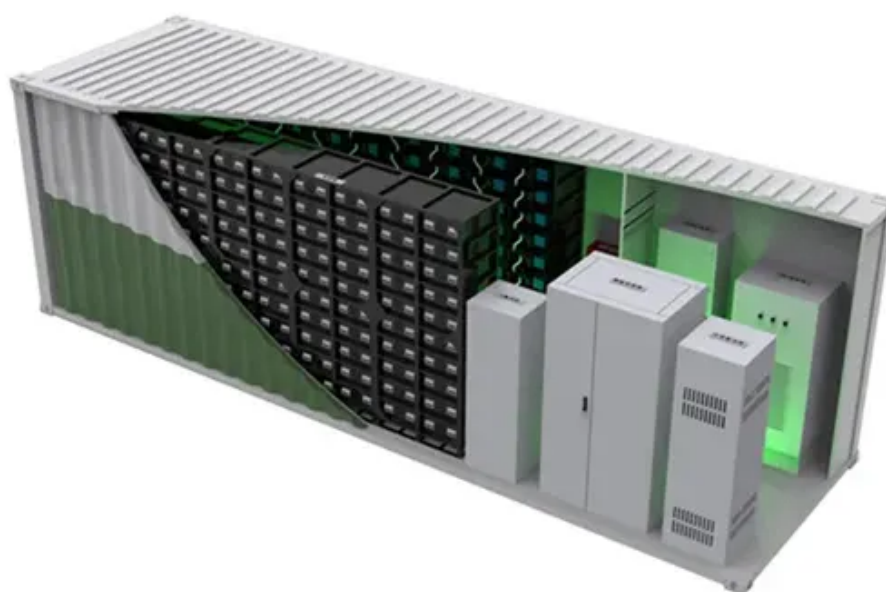

Canada power cabinet 1200mm deep

Canada power cabinet 1200mm deep

NORTHWEST+POWER+STORAGE+CA BINET,+1200MM+DEEP :, ...

NORTHWEST+POWER+STORAGE+CABINET,+1200
MM+DEEP, request quote,price and delivery
information, for this item, Sierra Ic Inc

[northwest power storage cabinet, 1200mm deep , etrailer](#)

Find exactly what you're searching for in our
extensive northwest power storage cabinet,
1200mm deep selection.

[NavePoint 42U Server Rack Cabinet, 1200mm depth, Cable Management ...](#)

The NavePoint Commercial Series cabinets come
pre-assembled for easy setup and include pre-
installed heavy-duty locking casters for mobility,
and leveling feet for use when the fully racked
cabinet needs to stay in place.

[Eaton Tripp Lite Series 42U SmartRack Deep Rack Enclosure Cabinet ...](#)

A DEEP version of Tripp Lite's standard 42U
SmartRack. The SR42UBDP enclosure is 1200mm
deep (47.25") compared to the standard 1070mm
deep (42"). This extra depth allows for high
density ...