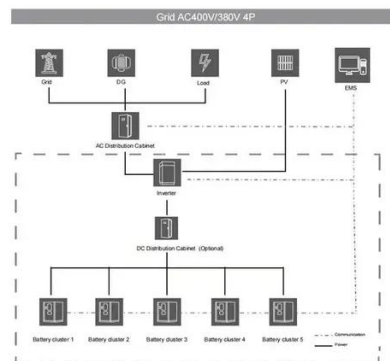

Station Power Consumption ...

Therefore, this paper investigates changes in the instantaneous power consumption of GSM (Global System for Mobile Communications) and UMTS (Universal Mobile Telecommunications ...