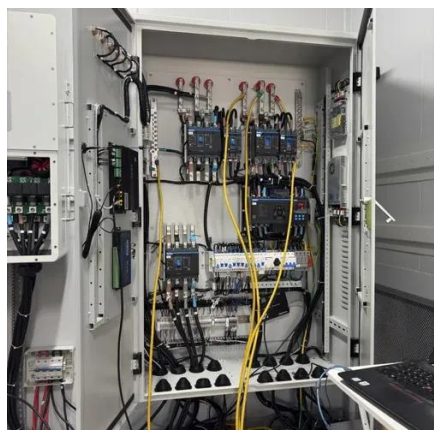

Custom Generator Connection Cabinets

Sample custom generator connection cabinet configurations. These units were custom designed and built for special applications where project plans and specifications called for a unique configuration. ...