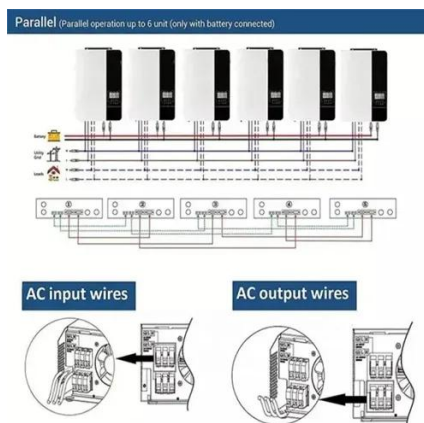

Generator Connection Cabinets

The Generator Connection Cabinet (also known as a "tap box" or "docking station") provides a quick and convenient station to connect a portable generator to a facility's electrical power distribution system.