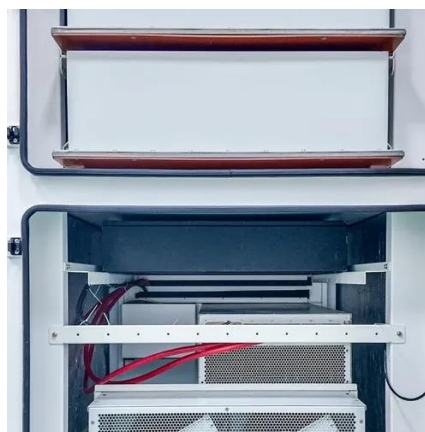

SinoGen Homepage , SinoGen-China Generator

SinoGen is the leading Chinese generator set brand that focusing on the silence type and super silence type generator set that powered by Cummins, Deutz, Perkins, Weichai and CAMC engines.