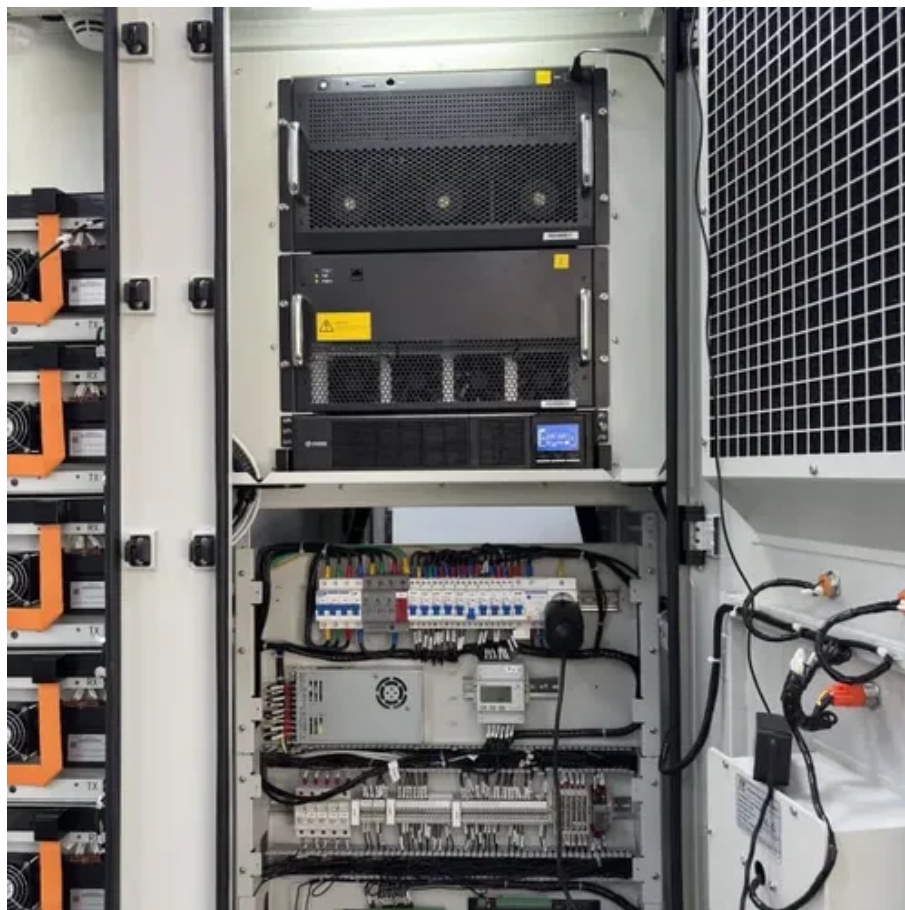

Cabinet base station quote