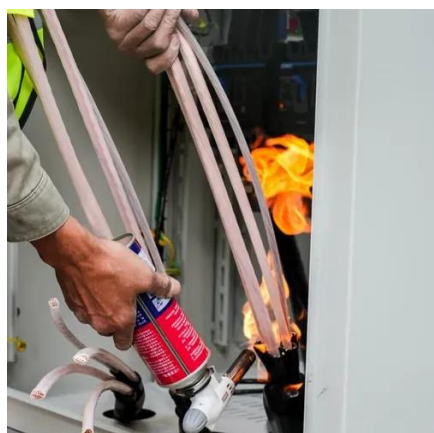

12V Solar BMS 4S LiFePO4 BMS With Balancing & NTC

About This Product Solar enthusiasts and battery builders, this 4S LiFePO4 BMS is exactly what you need to protect your battery investment and ensure optimal performance. Designed specifically for 4 ...