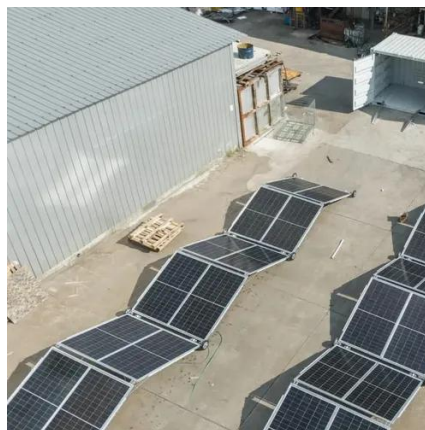

[Telecom Outdoor Cabinets Battery Rack Enclosure Lipo Battery ...](#)

Installing your Telecom Outdoor Cabinet is simple and straightforward. Each unit comes with comprehensive guides that walk you through the setup process, ensuring you can begin harnessing ...

[Commercial and Industrial Energy Storage Cabinet BESS , Anern](#)

Details of 100KW 215KWH Outdoor Cabinet Commercial and Industrial Energy Storage System All-in-One Design: Compact, pre-assembled solution for easy deployment and reduced installation time.