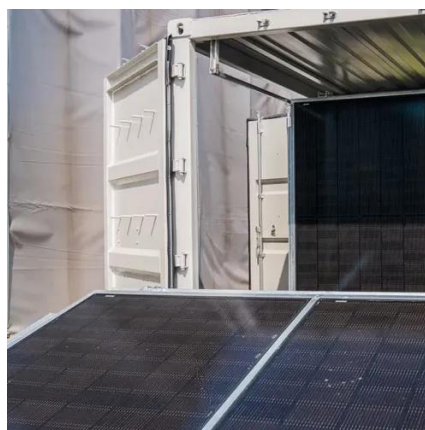

Telecom Outdoor Cabinets Battery Rack Enclosure Lipo Battery ...

Telecom Outdoor Cabinets Battery Rack Enclosure Lipo Battery 100Kw 200Kw 400Kw Home Use Rack Mount Home Energy Storage System