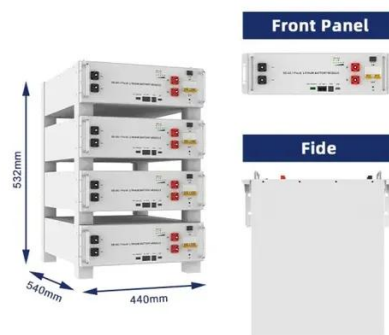

Cabinets , Modular, ...

AZE's All-in-One Energy Storage Cabinet & BESS Cabinets offer modular, scalable, and safe energy storage solutions. Featuring lithium-ion batteries, smart BMS, and thermal management, they're ideal ...