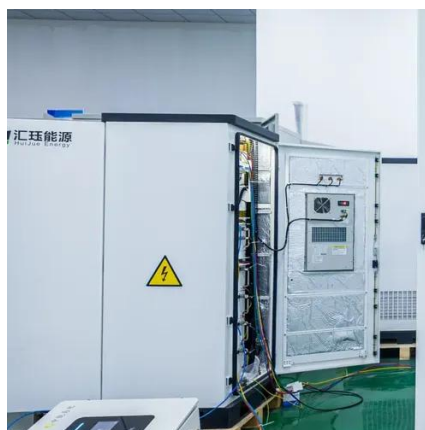

BESS (Battery Energy Storage Systems)

Boost energy storage with Industrial/Commercial & Home BESS, powered by lithium batteries. Ensure grid stability, savings, & backups. Plus, power base stations with Huijue Energy Storage, for ...