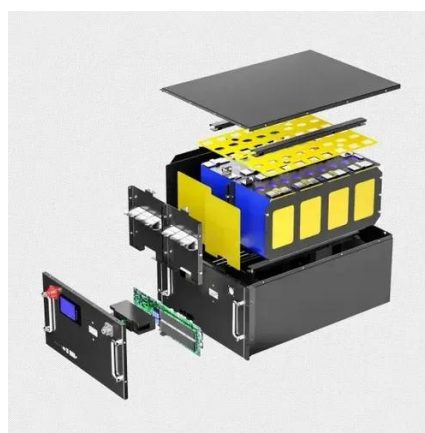

Battery station cabinet communication base station graphite

Battery station cabinet communication base station graphite

19-Inch Lithium Battery Cabinets for 4G/5G - KDST

Ensure continuous communication with our 19" lithium battery cabinets, built for reliable power at base stations.

[Energy Storage Cabinet, energy storage system, New Energy ...](#)

Our energy storage solution is flexible in design and can be seamlessly integrated with various existing base station power systems. The modular design can better adapt to different types of base stations, ...

Researchers at MIT recently unveiled a base station power system inspired by electric eels' bioelectrogenesis, achieving 94% efficiency through ionic charge stacking. While still experimental, ...

Base Station Radio Cabinets , Samlex