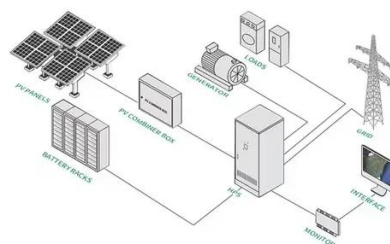

Electric Motorcycles, Scooters, ...

Tailor your battery swap solution with our customizable cabinets, perfect for electric motorcycles, scooters, and three-wheelers. Our solutions offer flexible configurations to meet your fleet's unique ...