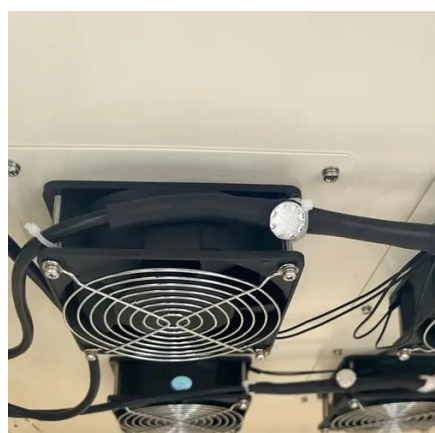

42U Modular Battery Cabinet for EVO DSP PLUS - Up to 40 Modules

The Battery Cabinet EVO DSP PLUS MODULAR 42U is purpose-built for housing up to 40 modular battery units, making it a scalable and flexible energy storage solution for the EVO DSP PLUS UPS ...