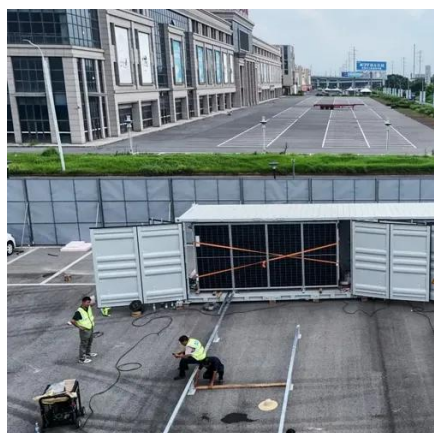

Battery Cabinets & Enclosures

Exponential Power's Battery Cabinets & Enclosures provide durable, secure solutions for telecommunications and industrial applications. Designed to protect battery systems, these cabinets ...