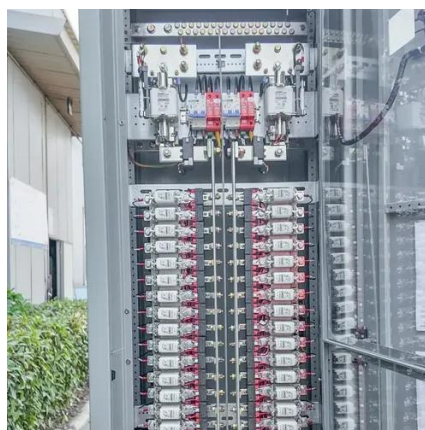

Outdoor Battery Cabinets , Battery Cabinets

The outdoor battery cabinet enclosure is well suited for power equipment, batteries, telecom gear, all integrated into a robust, economical package.