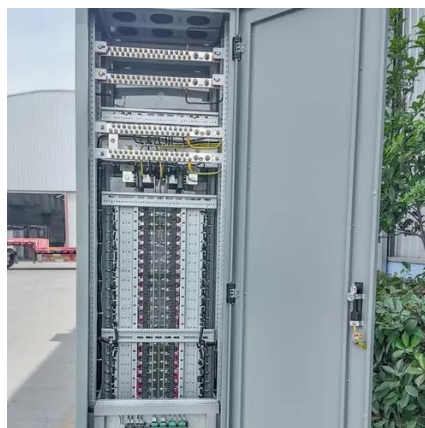

[Battery Cabinet - Linkbasic 42U Cabinet with Perforated Door](#)

Introducing the Linkbasic 42U 1M Deep Battery Cabinet, the ultimate solution for secure and efficient battery storage in data centers and IT environments. Engineered for maximum performance and ...