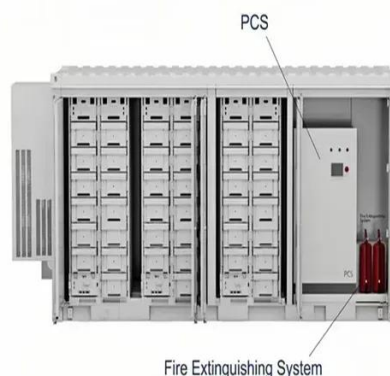

Battery Cabinet

A maximum of three battery groups in up to six battery cabinets can be deployed inside the smart module. If many batteries are configured, they can be deployed outside the smart module. If the ...