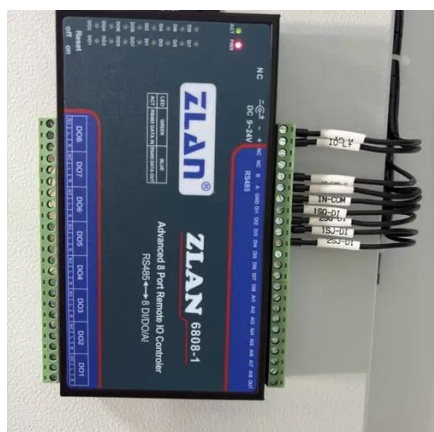

Project: Powering ...

Who Cares About Energy Storage? (Spoiler: Everyone) It's 3 AM in Lomé, Togo. A hospital's diesel generator sputters during emergency surgery. Meanwhile, 16km away, the Lomé ...

Lomé container energy storage station custom made

What is a container energy storage system? Container energy storage systems are typically equipped with advanced battery technology, such as lithium-ion batteries. These batteries offer high energy ...

Lomé power storage cabinet energy storage project

Lomé battery energy storage unit lomé new energy storage station factory operation Commercial & Industrial Energy Storage System , C& I ESS Project features 5 units of HyperStrong""""s liquid ...