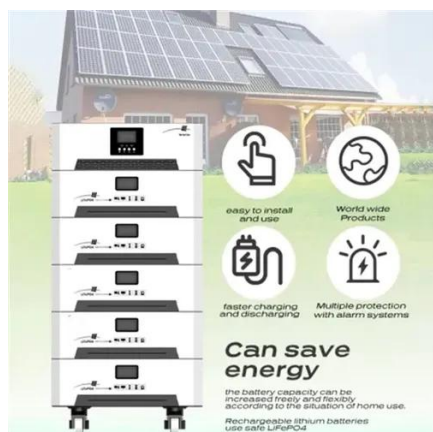

BS422 MultiTech Outdoor Base Stations from DAMM

The world's only outdoor base station featuring multiple technologies in one single core-connected system: TETRA, DMR Tier III, TEDS and Analog. This technology-independent solution features ...