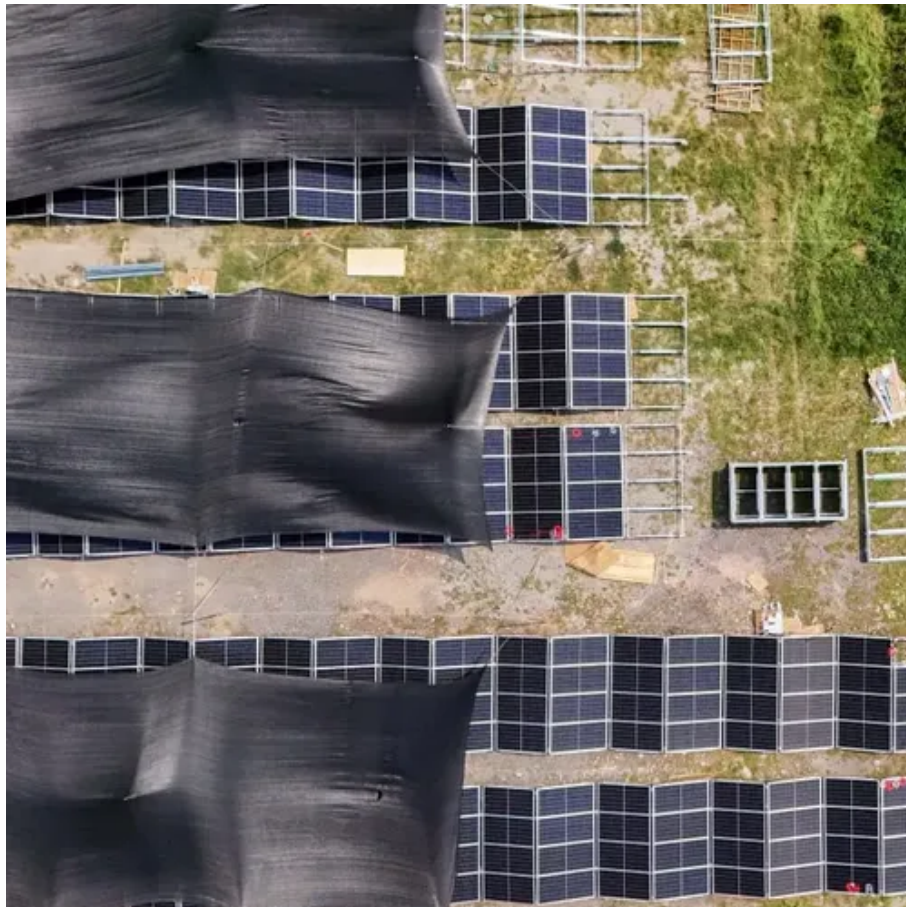

Base station outdoor box