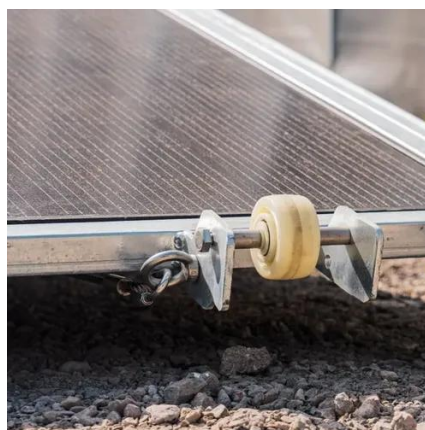

Solar Installation Machines , California

Three specialized machines automate tub placement, ballast installation and module delivery, ensuring fast and accurate solar installations.