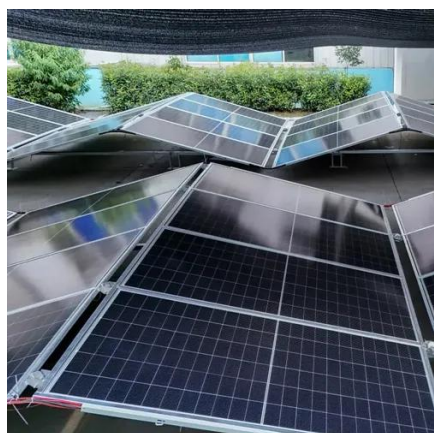

### **Rooftop Photovoltaic Panel Installation Robot**

Designed for residential, commercial, and industrial rooftops, this self-driving photovoltaic panel laying robot combines advanced robotics, AI algorithms, and real-time sensor data to automate panel ...

### [Auto Glass Loading Machine for Solar Panel Production Line](#)

The company's business spans various fields, including photovoltaic-related equipment and other production line, providing customers with customized solutions ranging from single machines to ...

## The New Fully Automatic Photovoltaic Panel Laying Machine Is ...

Photovoltaic installation machines can greatly replace traditional manual installation of photovoltaic panels, improve efficiency, save labor, reduce the loss of photovoltaic panels, and replace manual ...

## **Solar Installation Machines , California**

Three specialized machines automate tub placement, ballast installation and module delivery, ensuring fast and accurate solar installations.