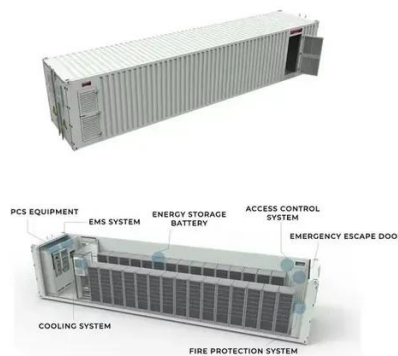

Storage System

The ATESS battery energy storage cabinet adopts advanced three-level BMS and modular design, featuring high protection level and efficient energy management capabilities.

[Lithium Battery Cell, Module, EV Battery System Manufacturer](#)