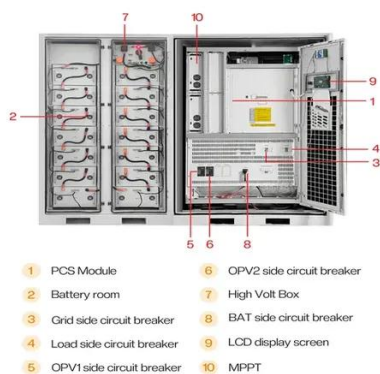

Are Solar Photovoltaic Panels Heavy? Weight Analysis

Solar photovoltaic panel weight directly impacts installation costs and structural requirements. This guide explores panel weights across residential, commercial, and industrial applications - ...

[Best Lightweight Solar Panels for Easy Installation](#)

When it comes to installing solar panels, one of the biggest factors to consider is weight. For many homeowners and off-grid enthusiasts, lightweight solar panels are an ideal choice due to ...