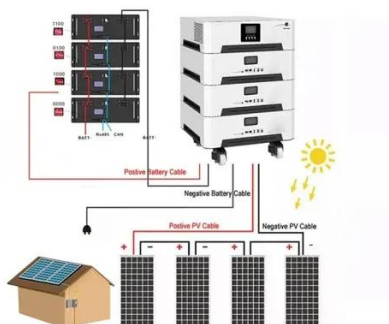

[Telecom System Integration and Outdoor](#)