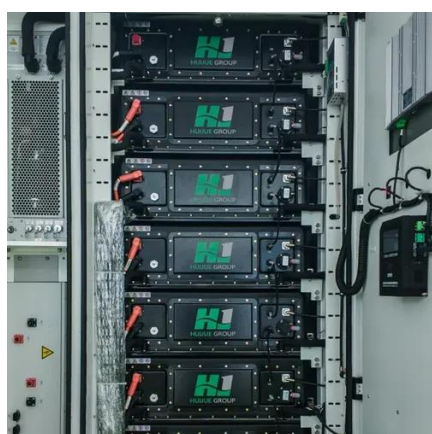

12.8V 200Ah

Windows Activation after transferring drives.

Windows Activation after transferring drives. I previously had an m.2 sata ssd, and wanted more storage as well as performance, so I picked up an m.2 nvme drive. I used the media creation ...