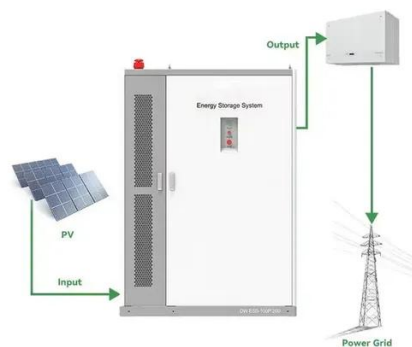

reset of Windows 10

So I factory reset my ASUS ROG GL752VW laptop to return to factory state because I wanted a fresh start to Windows. When the machine restarted in the process of the reset, it does not ...

Windows 10 and Nvidia drivers

After 5+ Days of testing I can confirm that AMD GPU is working without issues, so for me its safe to say again and again Microsoft and Nvidia should work together on resolving this Screen ...