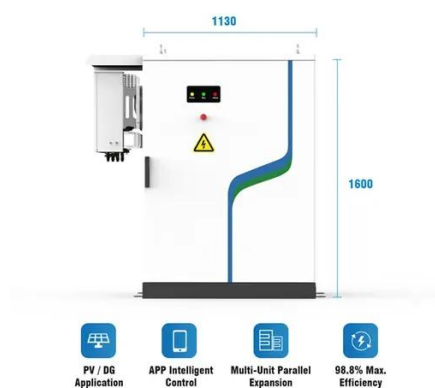

Support hot swap for easy maintenance Visual monitoring and operating system . Ethernet and MVB communication functions . PRODUCT APPLICATION As many as 3,000 power supply cabinets of ...

80kwh communication power supply cabinet distributor , etrailer

Peruse our extensive collection of 80kwh communication power supply cabinet distributor to narrow down your selection for the perfect fit.

Custom Power Supply Cabinets , Riteoptic

Integrated Power Supply for Micro Station Riteoptic integrated power system is a miniaturized power outdoor cabinet system for the communications industry. The power supply combines power, power ...