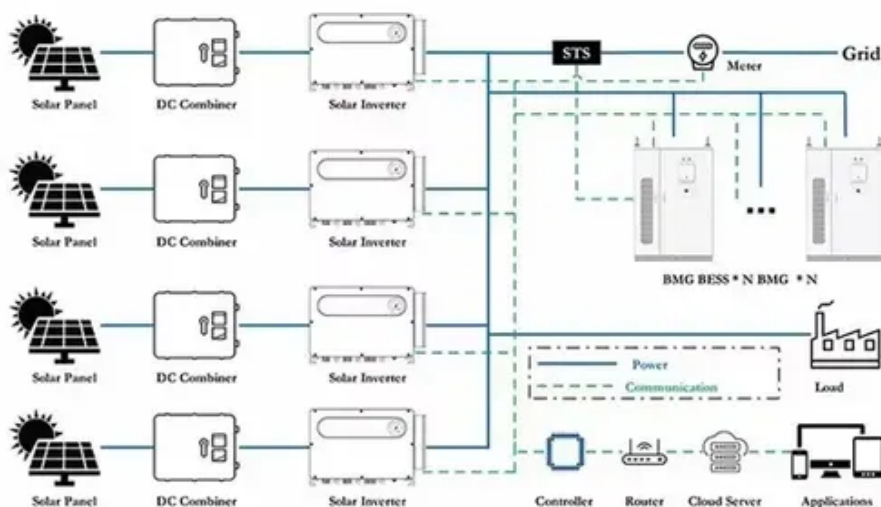

# 80kWh Communication Power Supply Cabinet for Schools

### Telecom Power System

Relying on the deep-rooted and traditional advantages in the field of cabinet production, ZTT has demonstrated extraordinary innovative ability in communication power supply system. We not only ...

## **Base Station Energy Cabinet**

The Base Station Energy Cabinet is a fully enclosed, weather-resistant telecom energy cabinet designed to provide reliable power distribution and battery backup for outdoor communication networks.