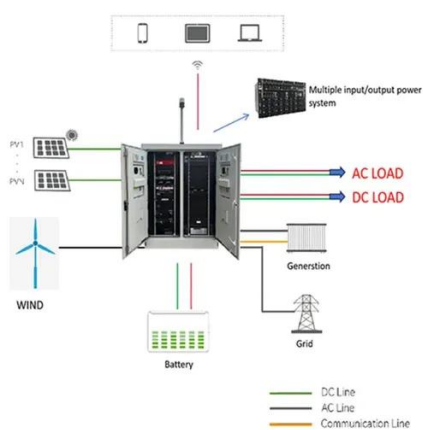

[Sunark Commercial Use High Voltage Cabinet 50kwh 80kwh ...](#)

Sunark Commercial Use High Voltage Cabinet 50kwh 80kwh 100kwh Ess Outdoor Cabinet High Degree of Integration, Find Details and Price about High Voltage Cabinet 50kwh ...

[communication cabinet-Outdoor cabinet-Shenzhen Yitong ...](#)

communication cabinet Product Overview: The outdoor communication integrated power cabinet solution is designed for industries such as government, power, military, banking, ...

Base Station Energy Cabinet

The Base Station Energy Cabinet is a fully enclosed, weather-resistant telecom energy cabinet designed to provide reliable power distribution and battery backup for outdoor communication networks.

TGY Power supply Cabinet