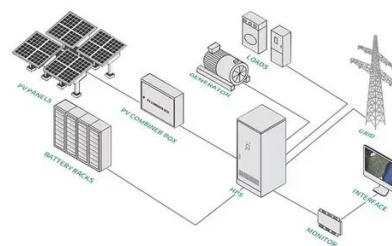

### Power System Cabinets , China Manufacturer Direct

The power system cabinets of KDST allow for various electrical components to be configured flexibly. These components include inverters, DC combiner boxes, disconnect switches, ...

### [D Series 30kW/80kWh ~ 300kW/800kWh LFP BESS cabinet solution](#)

Application: Commercial and industrial facility power back up such as office building, warehouse, company data room, doctor office, municipal building, school, gym, demand change mitigation, solar ...

### [50Kwh 80kwh 100kwh 200kwh Industrial and Commercial ESS Outdoor Power](#)

50Kwh 80kwh 100kwh 200kwh Industrial and Commercial ESS Outdoor Power Supply 100kw Smart Energy Storage System with PCS