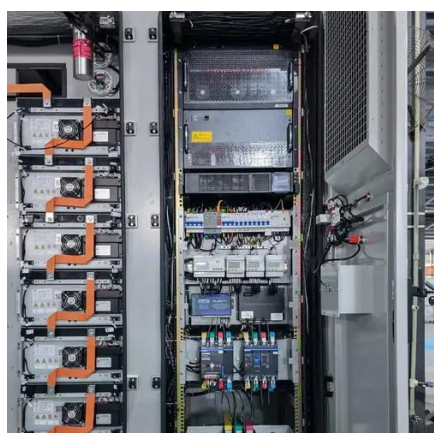

Outside Plant Enclosures (OSP) , Moore

This heavy-duty enclosure securely houses a Stand By Power Supply and three (3) batteries along with equipment and cable required for fiber optic conversion and/or distribution.