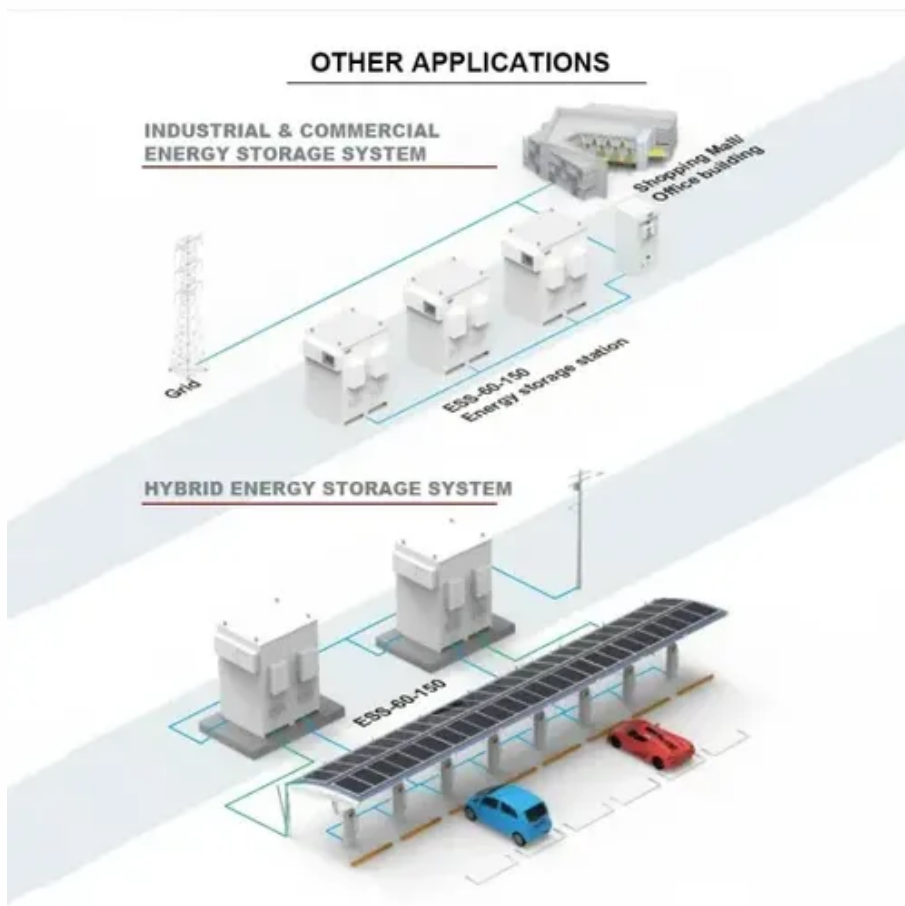

5kW luxpower inverter factory in Tajikistan

5kW luxpower inverter factory in Tajikistan

LUXPOWER 5KW ECO HYBRID INVERTER

Charge/Discharge Current: 60A. Max. PV Input: 3200W/3200W. Download Data Sheet for more information.

[Reliable Luxpower 5KW Inverter For Energy Solutions](#)

With a capacity of 5 kilowatts, the Luxpower inverter delivers exceptional performance even in high-demand scenarios. Its intelligent features ensure optimal energy conversion, reducing losses and ...