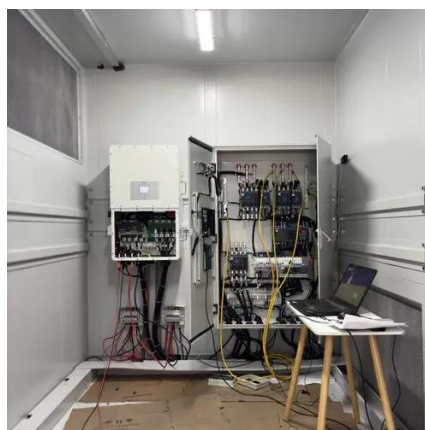

Room Power Distribution , Schneider Electric USA

Discover our range of products in Room Power Distribution: Galaxy Power Distribution.