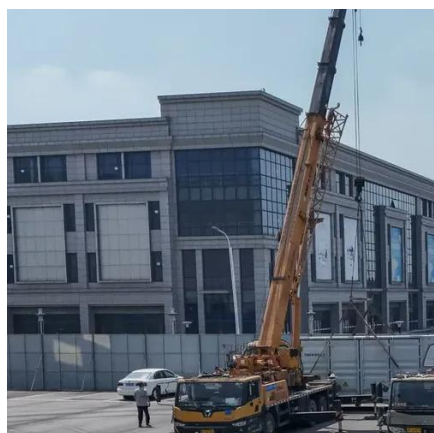

ENERNOVA Sistem Penyimpanan