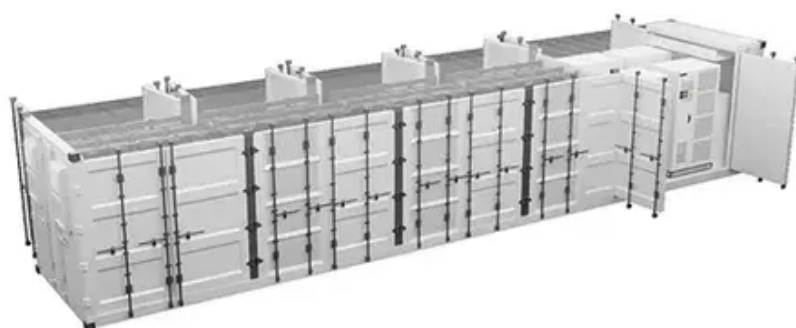

# 500kWh Battery Storage Cabinet for Indonesian Charging Stations

## 500kWh Battery Storage Cabinet for Indonesian Charging Stations

### 500kW Battery Energy Storage System

Each BESS container has either a 300kW or 500kW PCS system offering a complete, install ready energy storage system. All system systems are offered with either 400VAC or 480VAC 3 phase ...

### **500 kW/250 kWh Mid-Node , Aggreko US**

Built for rapid deployment, our 500 kW capacity batteries are a fast way to increase your efficiency, on or off the grid. Packaged with everything you need - from fire protection to HVAC - they're an effective ...