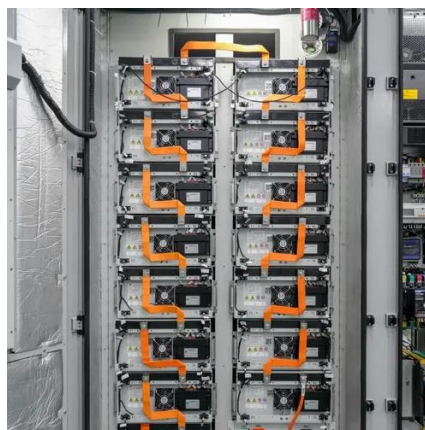

[Outdoor Telecom Cabinet , Outdoor](#)

Telecom Enclosures , Cube Cabinet

Outdoor Cabinets Charles Universal Broadband Enclosures (CUBE) are constructed to withstand the elements and provide superior protection for active electronics in all environments.