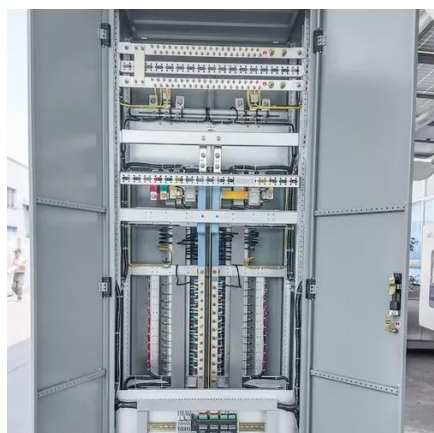

Outdoor Enclosures , NEMA-Rated Telecom Cabinets , IP55, IP65

Our outdoor telecom cabinets are designed to protect your sensitive network equipment from harsh environments where equipment may be exposed to dust or water. For added protection, there is a water and ...