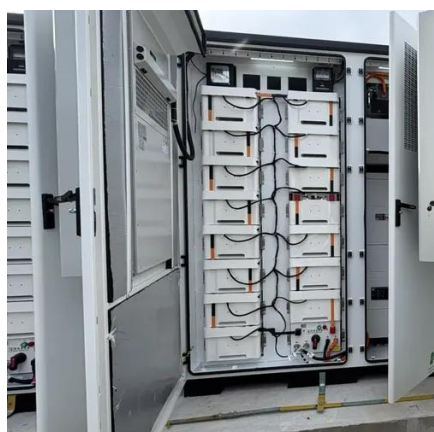

Google

La sencillez y facilidad de Gmail en todo tipo de dispositivos. Organiza tu vida con la bandeja de entrada de Gmail, que clasifica tus mensajes por tipos. Además, habla con amigos en una videollamada, ...