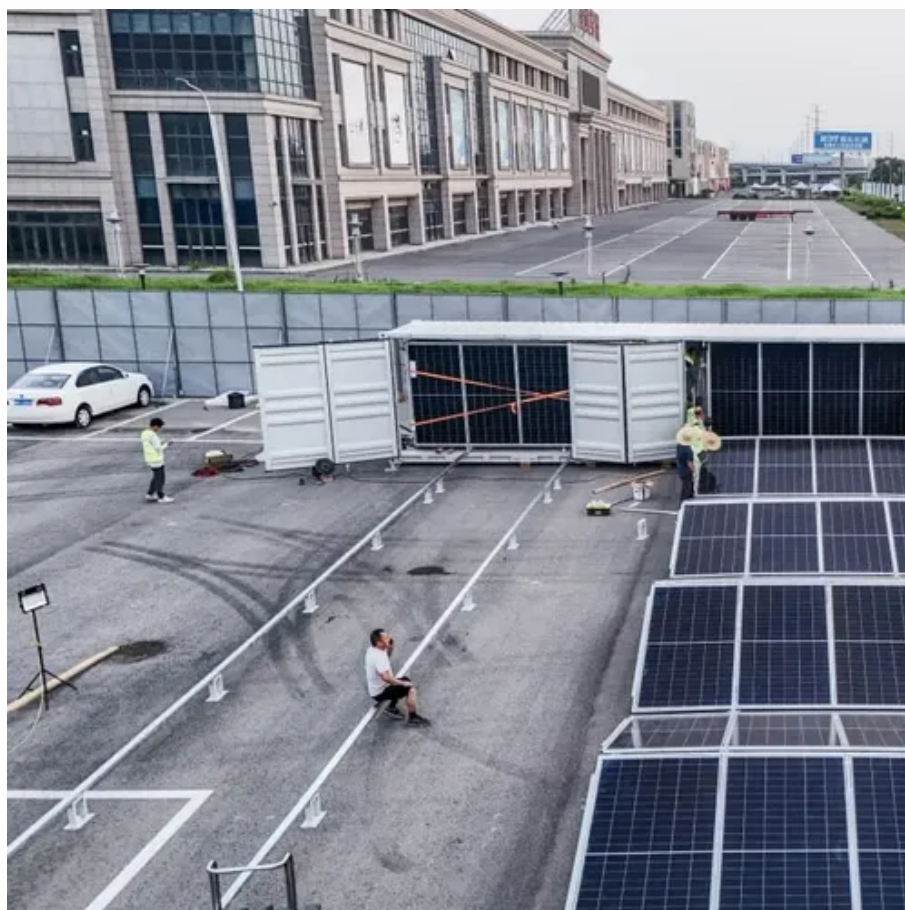

30kWh USA Power Storage Cabinet for Factory Use

30kWh USA Power Storage Cabinet for Factory Use

ESS 30KW 30KWH Energy Storage System

This energy storage system is ideal for pairing with renewable energy sources ...