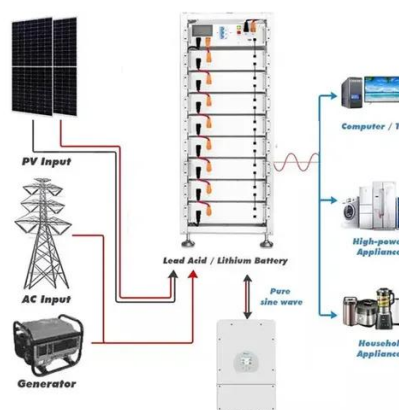

Fazer login no com sua Conta do Google fornece acesso aos diversos recursos do , como: marcar vídeos com "Gostei"; salvar nos favoritos; inscrever-se em canais; a ...

[SRC-2000 . Advanced Megawatt Battery Storage Solution](#)

Modular design with up to 2MW in 200kWh increments. Discover the SRC-2000, an advanced battery storage solution with up to 2000 kWh. Ideal for energy optimization and critical infrastructure support.

Ajuda

Saiba mais sobre o Vídeos de ajuda do Navegue na nossa biblioteca de vídeos para obter sugestões úteis, descrições gerais de funcionalidades e tutoriais passo-a ...

Racks and Cabinets

Alpine Power Systems engineers and builds customized battery cabinets and enclosures for critical power applications, for utility, telecom, CATV, data center and other applications.

Accede a tu cuenta de y sal de ella