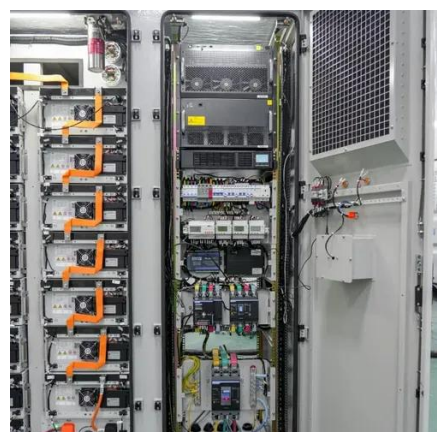

C & D Technologies , Stationary Battery Cabinets

C& D experts with extensive knowledge of data center uninterruptible power supply (UPS) are ready to help you configure your backup system. Let us help you build your best turnkey battery and cabinet ...