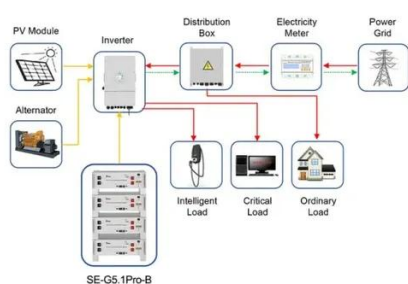

unallocated space?

When the unallocated space is not immediately next to the partition you want to extend, Disk Management falls short on the task. Install the free third-party tool MiniTool Partition Wizard, ...

Application scenarios of energy storage battery products

[How to Measure Solar Panel Voltage and Current with a Multimeter](#)

Maximize your solar panel efficiency with our detailed guide on using a multimeter for testing voltage and current. Learn the critical steps for accurate measurements, essential ...