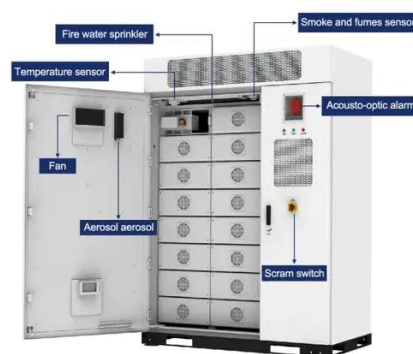

25kW Smart Energy Storage Cabinet for Charging Stations

ICEENG CABINET serves customers in 18+ countries across Africa, providing outdoor communication cabinets, power equipment enclosures, and battery energy storage cabinets for telecommunications, ...