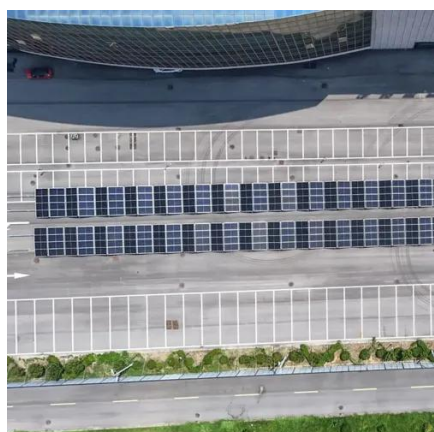

AZE BESS Cabinets

Our BESS systems are all-weather suited, with three different cabinet variations to suit any weather environment. With isolated output and online UPS for grid-connected applications, you have access ...