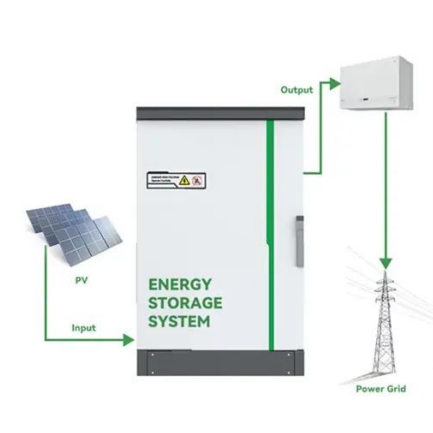

Empowering next-generation Macro