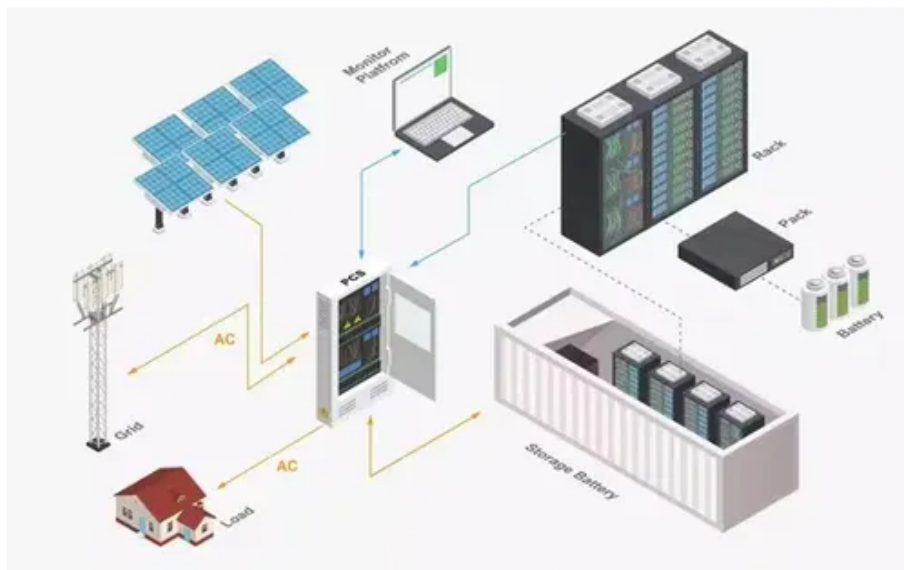

16 amp level 2 charger

16 amp level 2 charger

[Lectron Level 2 Portable EV Charger NEMA 10-30 Plug, 240V, 16 Amp...](#)

Level 2 charger - In comparison to your automobile's original charger, this Level 2 charging cord will provide three times the charging speed. It delivers a fast charging rate of 3.86kW/hour, ...

[Primecom Level 2 EV Charger 220 Volt 30', 40', 50' Feet Lengths](#)

Primecom 16 Amp EV Charger Introducing the Primcom level 2 high-speed EV Charger - up to 16 Amps (3.8kw/hour), providing 15 miles of range per hour. Adjustable amperage with the tap of a button, ...