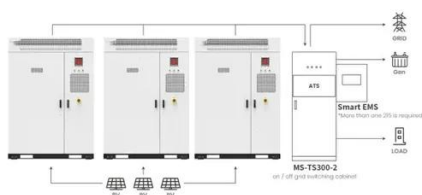

Inverter

500W Pure Sine Wave Inverter - 12V DC to 110V/120V AC Car Power Converter with 2 AC Outlets, USB Port, Type-C Port, LCD Display Power Inverter for Car, Truck, Home, Vehicles, Laptop