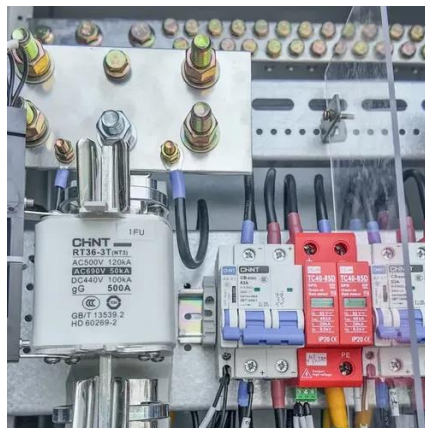

Inverter

500W Pure Sine Wave Inverter - 12V DC to 110V/120V AC Car Power Converter with 2 AC Outlets, USB Port, Type-C Port, LCD Display Power Inverter for Car, Truck, Home, Vehicles, Laptop