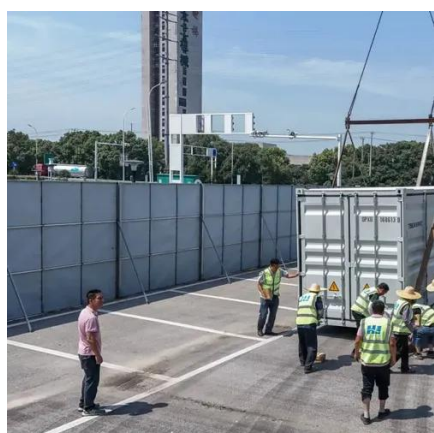

[Topband Mobile Energy Storage Rescue Vehicle - Portable Power ...](#)

Topband's mobile energy storage rescue vehicle, an all-in-one portable power station and backup power station solution for rapid EV emergency rescue and field charging.

[161KWh 120KW Portable Electric Car](#)