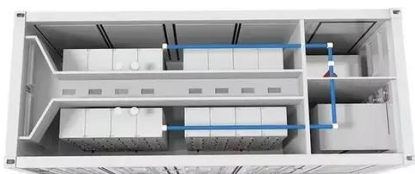

10mw juba outdoor telecom cabinet for hotels