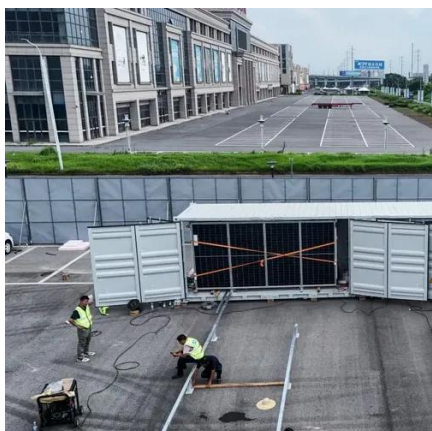

10MW Mobile Energy Storage Container in Kathmandu

10MW Mobile Energy Storage Container in Kathmandu

Battery energy storage system (BESS) container, BESS container -

It features a high-quality container enclosure pre-installed with a battery rack, allowing clients to integrate their own battery packs, cooling systems, fire suppression systems, and other components.

KATHMANDU ENERGY STORAGE PROJECT POWERING NEPAL S

The project will be constructed in two phases, with the first phase investing Yuan 3 billion to install lithium battery cells and modules BMS, PACK, Container and other production lines; The second